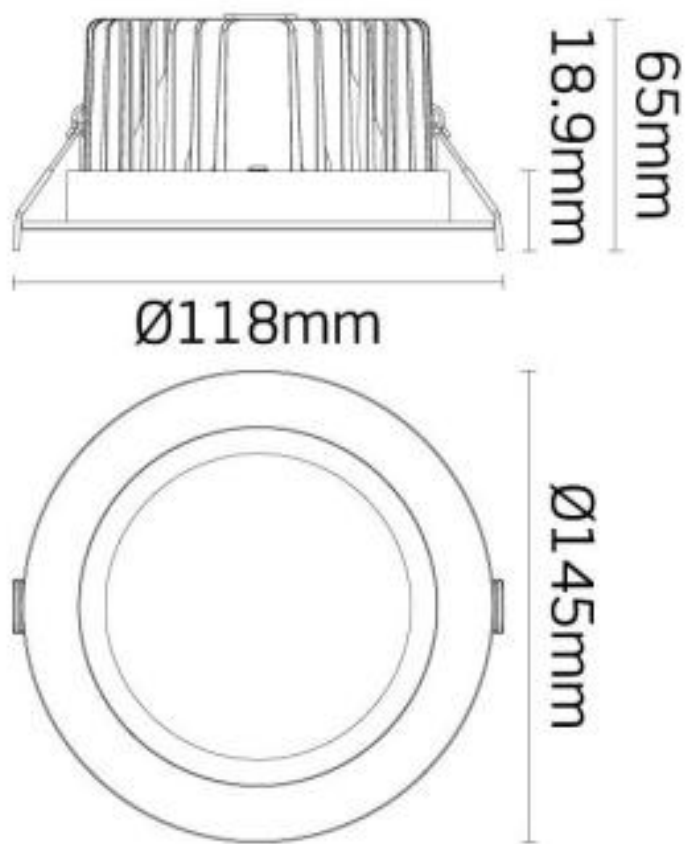

Manufactured In Accordance To	BS EN 60598 -2-1
CE Marked	yes
Batch Coded	yes
WEEE Symbol	yes
Certificate Of Conformity	Available on request
Accredited Members	LIA, ISO9001-2015, ISO14001-2015

JCC Lighting

Innovation Centre, Beeding Close, Southern Cross

Trading Estate, Bognor Regis, West Sussex, PO22 9TS

Company Registration Number: 03044848 | VAT Number: 918544112

T: 01243 838999 | F: 01243 838998 | sales@jcc.co.uk | www.jcc.co.uk