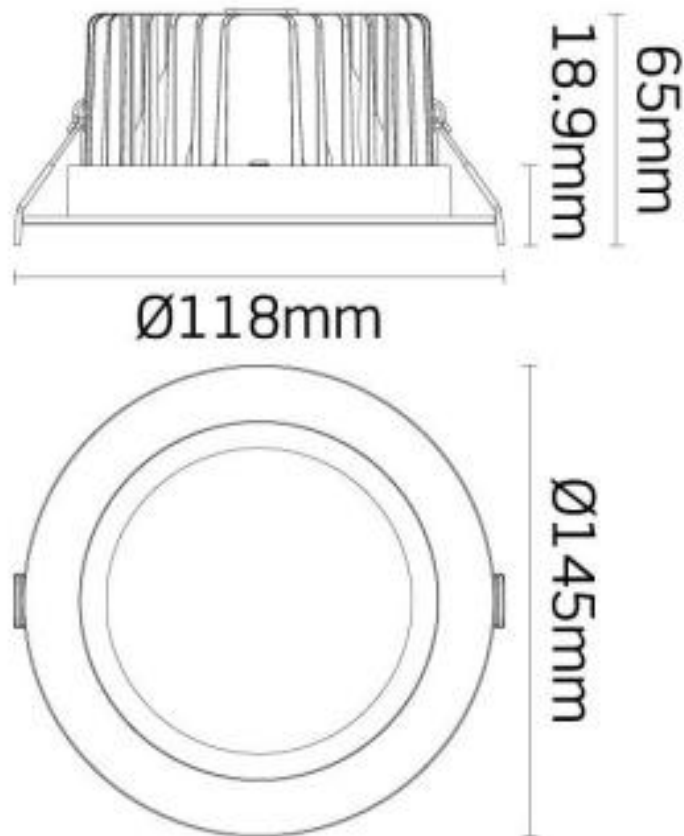

Standards & Approvals

Manufactured In Accordance To BS EN 60598 -2-1

CE Marked yes

Batch Coded yes

WEEE Symbol yes

Certificate Of Conformity Available on request

Accredited Members LIA, ISO9001-2015, ISO14001-2015

JCC Lighting

Innovation Centre, Beeding Close, Southern Cross

Trading Estate, Bognor Regis, West Sussex, PO22 9TS

Company Registration Number: 03044848 | VAT Number: 918544112

T: 01243 838999 | F: 01243 838998 | sales@jcc.co.uk | www.jcc.co.uk