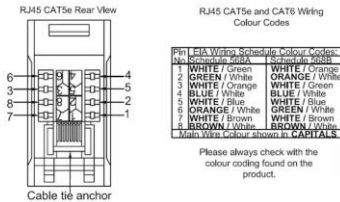

Item Image

Wiring

74 2J45 B

Hartland Satin Steel 2 gang RJ45 Outlet Cat 5e - Unshielded. Standard Insert will be Black.

Primary Range	Hartland
Insert Type	RJ45 8 Wire Cat 5E Outlets
Plate Finish	Satin Steel
Frame Finish	
Switch Colour	
Body & Switch Trim	Black
Height	Single = 88mm
Width	Single = 88mm
Depth	Single = 5mm
Fixing Hole Centres	Box Fixing = 60.3mm Box Fixing = 60.3mm
Minimum Wall Box Depth	35mm
Wattage	
Switched Poles	n/a
Current Rating	
Voltage	
Max load	
Contact Gap Minimum	n/a
Terminal Capacity 1	
Terminal Capacity 2	
Terminal Capacity 3	
Terminal Capacity 4	
Terminal Capacity 5	
Earth Terminal Capacity 1	5 x 1mm ²
Earth Terminal Capacity 2	4 x 1.5mm ²
Earth Terminal Capacity 3	3 x 2.5mm ²
Earth Terminal Capacity 4	1 x 4mm ² Multi-Strand
Earth Terminal Capacity 5	1 x 6mm ²
Product Class 1	Must be earthed (ref BS7671 415.2.1)
Ambient Operating Temperature	-5° to +40° C
Recommended Location	Indoor use only
Standard/Approval	
Patents and Trademarks	Trade Mark No. 2344778