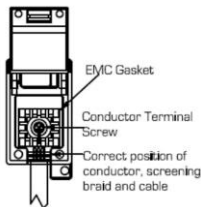

Item Image

Wiring

Dimensions

74 DTVF B

Hartland Satin Steel Digital Screened Non Isolated 1 gang TV (Female).
Standard Insert will be Black.

Primary Range	Hartland
Insert Type	Digital TV - Screened Non Isolated
Plate Finish	Satin Steel
Frame Finish	
Switch Colour	
Body & Switch Trim	Black
Height	Single = 88mm
Width	Single = 88mm
Depth	Single = 5mm
Fixing Hole Centres	Box Fixing = 60.3mm Box Fixing = 60.3mm
Minimum Wall Box Depth	35mm
Wattage	
Switched Poles	n/a
Current Rating	
Voltage	
Max load	
Contact Gap Minimum	n/a
Earth Terminal Capacity 1	5 x 1mm ²
Earth Terminal Capacity 2	4 x 1.5mm ²
Earth Terminal Capacity 3	3 x 2.5mm ²
Earth Terminal Capacity 4	1 x 4mm ² Multi-Strand
Earth Terminal Capacity 5	1 x 6mm ²
Product Class 1	Must be earthed (ref BS7671 415.2.1)
Ambient Operating Temperature	-5° to +40° C
Recommended Location	Indoor use only
Standard/Approval	
EuroFix Additional Notes	
Frequency 1	TV DC=5-2200 MHz
Frequency 2	
Frequency 3	
Frequency 4	
Patents and Trademarks	Trade Mark No. 2344778