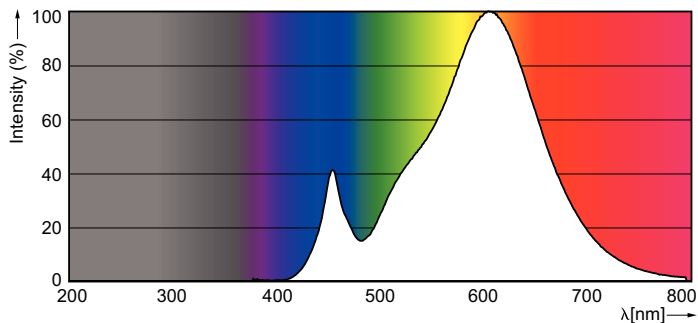

Photometric data

LEDbulb 40W E14 827 CL B35

LEDbulb 40W E14 827 CL B35