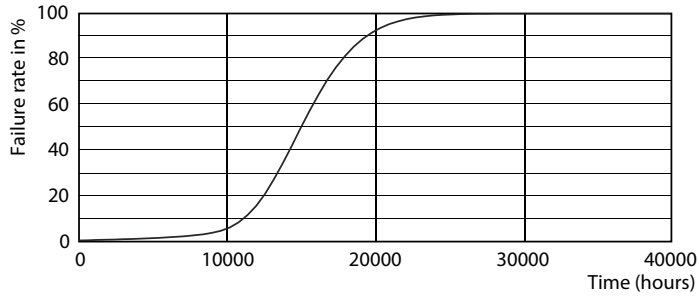

Classic filament LED candles and lustres

Lifetime

LEDbulb 40W E27 827 CL A60 D