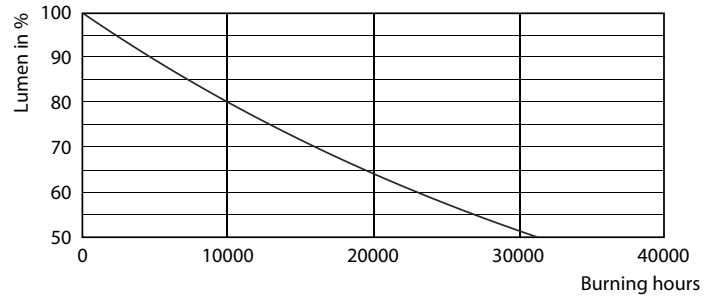

Product data

General Information	
Cap base	E14 [E14]
RoHS mark	RoHS mark
Nominal lifetime (nom.)	15000 h
Switching cycle	20000X
Technical type	5-40W
Light Technical	
Colour code	827 [CCT of 2700K]
Luminous flux (nom.)	470 lm
Luminous flux (rated) (nom.)	470 lm
Colour designation	Warm white (WW)
Correlated colour temperature (nom.)	2700 K
Luminous efficacy (rated) (nom.)	94.00 lm/W
Colour consistency	<6
Color rendering index (nom.)	80
LLMF at end of nominal lifetime (nom.)	70 %
Operating and Electrical	
Input frequency	50 to 60 Hz

Power (Rated) (Nom)	5 W
Lamp current (nom.)	38 mA
Wattage equivalent	40 W
Starting time (nom.)	0.5 s
Warm-up time to 60% light (nom.)	0.5 s
Power factor (nom.)	0.7
Voltage (Nom)	220-240 V
Temperature	
T-Case maximum (nom.)	60 °C
Controls and Dimming	
Dimmable	Yes
Mechanical and Housing	
Bulb finish	Clear (CL)
Approval and Application	
Energy efficiency label (EEL)	A+

Photometric data

LEDbulb 40W E14 827 CL B35

LEDbulb 40W E14 827 CL B35

Classic filament LED candles and lustres

Lifetime

LEDbulb 40W E27 827 CL A60 D

LEDbulb 40W E27 827 CL A60 D