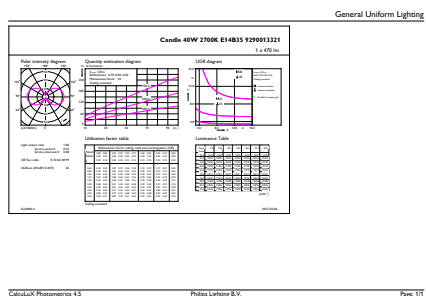

Photometric data

LEDbulb 40W E14 827 CL B35