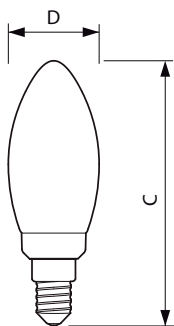

Product data

General Information	
Cap base	E14 [E14]
RoHS mark	RoHS mark
Nominal lifetime (nom.)	15000 h
Switching cycle	20000X
Technical type	5-40W
Light Technical	
Colour code	827 [CCT of 2700K]
Luminous flux (nom.)	470 lm
Luminous flux (rated) (nom.)	470 lm
Colour designation	Warm white (WW)
Correlated colour temperature (nom.)	2700 K
Luminous efficacy (rated) (nom.)	94.00 lm/W
Colour consistency	<6
Color rendering index (nom.)	80
LLMF at end of nominal lifetime (nom.)	70 %
Operating and Electrical	
Input frequency	50 to 60 Hz

Power (Rated) (Nom)	5 W
Lamp current (nom.)	38 mA
Wattage equivalent	40 W
Starting time (nom.)	0.5 s
Warm-up time to 60% light (nom.)	0.5 s
Power factor (nom.)	0.7
Voltage (Nom)	220-240 V
Temperature	
T-Case maximum (nom.)	60 °C
Controls and Dimming	
Dimmable	Yes
Mechanical and Housing	
Bulb finish	Clear (CL)
Approval and Application	
Energy efficiency label (EEL)	A+

Numerator – quantity per pack	1
Numerator – packs per outer box	10
Material no. (12NC)	929001332102
Net weight (piece)	0.014 kg

Dimensional drawing

CandleB35 230V4.5-40W470lm 2700K D Clear

Product	D	C
CLA LEDCandle D 5-40W B35 E14 827 CL	35 mm	103 mm