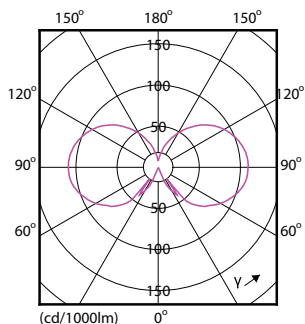

Photometric data

LEDbulb 40W E14 827 CL B35