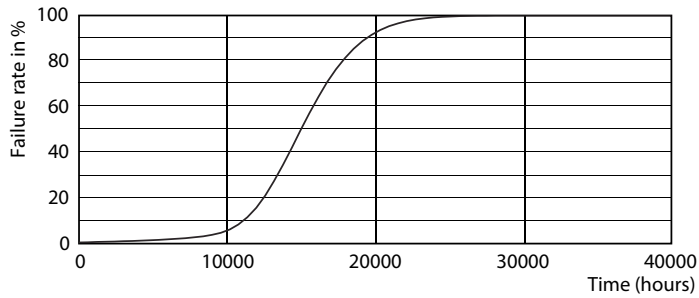

Photometric data

LEDbulb, Bulb A21 14W, 18W 2200-2700K

LEDbulb 40W B22 827 CL B35

LEDbulb 40W E14 827 CL B35

Classic filament LED candles and lusters

Lifetime

LEDbulb 40W E27 827 CL A60 D

LEDbulb 40W E27 827 CL A60 D