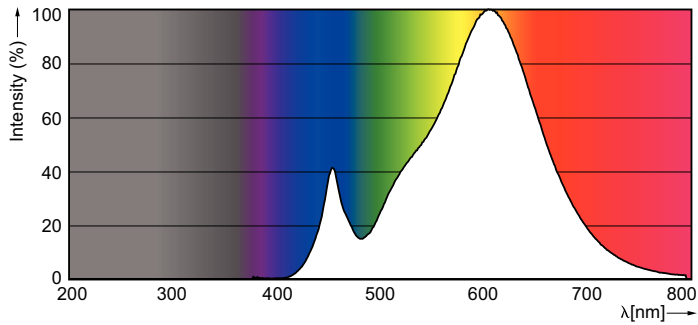

Photometric data

LEDbulb, Bulb A21 14W, 18W 2200-2700K