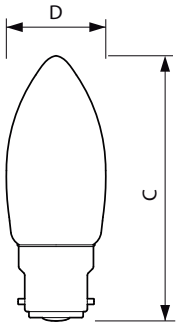

Product data

General Information	
Cap-Base	B22 [B22]
EU RoHS compliant	Yes
Nominal Lifetime (Nom)	15000 h
Switching Cycle	20000X
Technical Type	5-40W
Light Technical	
Color Code	827 [CCT of 2700K]
Luminous Flux (Nom)	470 lm
Luminous Flux (Rated) (Nom)	470 lm
Color Designation	Warm White (WW)
Correlated Color Temperature (Nom)	2700 K
Luminous Efficacy (rated) (Nom)	94.00 lm/W
Color Consistency	<6
Color Rendering Index (Nom)	80
LLMF At End Of Nominal Lifetime (Nom)	70 %
Operating and Electrical	
Input Frequency	50 to 60 Hz

Power (Nom)	5 W
Lamp Current (Nom)	38 mA
Wattage Equivalent	40 W
Starting Time (Nom)	0.5 s
Warm Up Time to 60% Light (Nom)	0.5 s
Power Factor (Nom)	0.7
Voltage (Nom)	220-240 V
Temperature	
T-Case Maximum (Nom)	60 °C
Controls and Dimming	
Dimmable	Yes
Mechanical and Housing	
Bulb Finish	Clear
Approval and Application	
Energy Efficiency Label (EEL)	A+

Numerator - Quantity Per Pack	1
Numerator - Packs per outer box	10
Material Nr. (12NC)	929001332202
Net Weight (Piece)	0.014 kg

Dimensional drawing

Candle B35 230V4.5-40W470lm2700K D Clear

Product	D	C
Classic LEDCandle D 5-40W B35 B22 827 CL	35 mm	97 mm