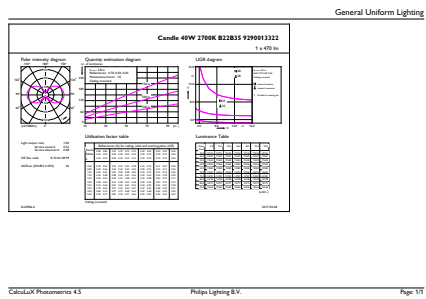

LEDbulb 40W B22 827 CL B35