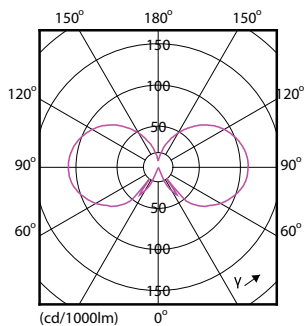

LEDbulb 40W E14 827 CL B35