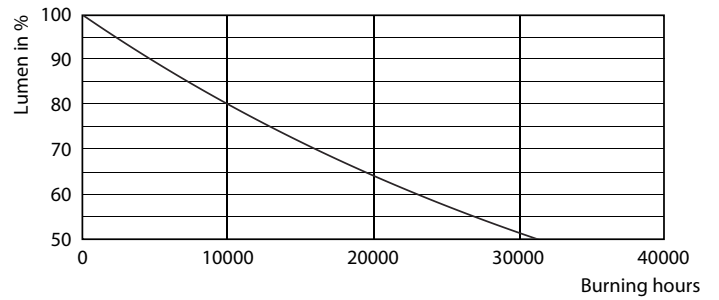

Product data

General Information	
Cap-Base	B22 [B22]
EU RoHS compliant	Yes
Nominal Lifetime (Nom)	15000 h
Switching Cycle	20000X
Technical Type	5-40W
Light Technical	
Color Code	827 [CCT of 2700K]
Luminous Flux (Nom)	470 lm
Luminous Flux (Rated) (Nom)	470 lm
Color Designation	Warm White (WW)
Correlated Color Temperature (Nom)	2700 K
Luminous Efficacy (rated) (Nom)	94.00 lm/W
Color Consistency	<6
Color Rendering Index (Nom)	80
LLMF At End Of Nominal Lifetime (Nom)	70 %
Operating and Electrical	
Input Frequency	50 to 60 Hz

Photometric data

LEDbulb, Bulb A21 14W, 18W 2200-2700K

LEDbulb 40W B22 827 CL B35

LEDbulb 40W E14 827 CL B35

Classic filament LED candles and lusters

Lifetime

LEDbulb 40W E27 827 CL A60 D

LEDbulb 40W E27 827 CL A60 D