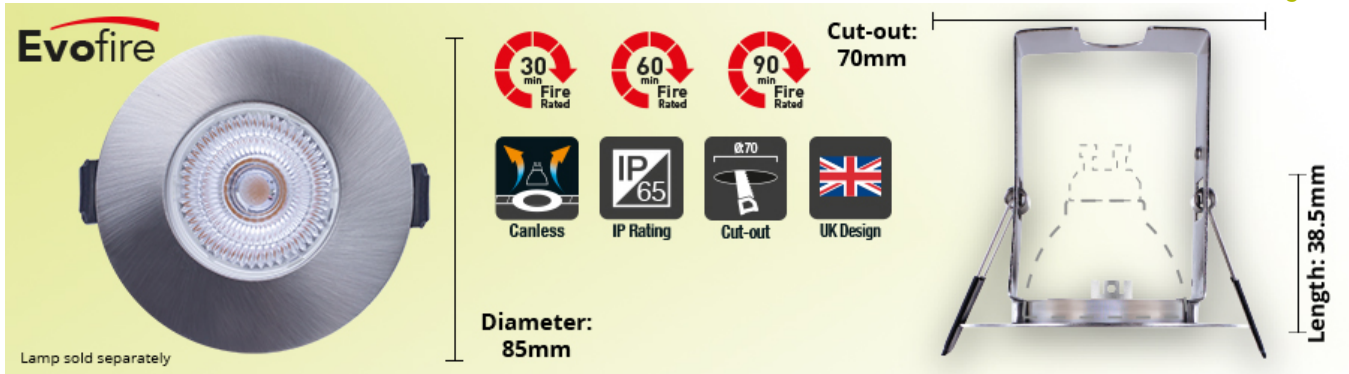

Evofire 70mm cutout Fire Rated Static Downlight Round Satin Nickel with Insulation Guard and GU10 Holder

Partcode: ILDLFR70D004 / Page: 1

The Evofire Fire Rated Downlight is a safe and attractive fitting for a GU10 or MR16 LED lamp. The fully open design of the Evofire does not conceal your lamp in a large metal canister, which can trap some of the heat it generates, lowering lamp lifetime and performance. Lamps installed in an Evofire run at up to 10 degrees C cooler than a typical can-style fire rated downlight from leading LED brands - this can extend the lifetime of your lamps.

As well being very tough thanks to its steel construction, The Evofire is also a highly aesthetic choice for Fire Rated lighting. The 1mm blend-in bezel is up to 10 times thinner than typical IP65 rated downlights and fits almost flush with your ceiling, so the downlight looks discreet and pleasing in any setting. The satin nickel finish on this model looks stylish and contemporary.

Evofire shown with Real Colour GU10 LED lamp (sold separately).

Product Details

Partcode: ILDLFR70D004

Check Code: 136879

Range Name: EVOFIRE

Placement / Application: Indoor, General Lighting

Market Segment: Commercial indoor, Residential indoor

Length: 39mm

Diameter: 85mm

Weight (Unpackaged Single Unit): 100g

Cut Out Diameter: 70mm

Lamp or Luminaire Shape: Round

Luminaire Fixing: Recess mounted

Fire Rating: 30, 60, 90

Electrical Data**Light Data**