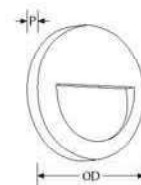

Bezel included

**NEW** **EN-WL3**  
4W Polycarbonate **IP65** Round  
Eyelid Wall Light

Wall & Low Level

Cat. No.	Watts	Colour	Lumens	L70 Life (hrs)	Overall [Ø]	Projection
EN-WL3/30	4W	3000K	40lm	30,000	140mm	31mm
EN-WL3/40	4W	4000K	43lm	30,000	140mm	31mm

## Technical Information

[P] 31mm Projection  
[Ø] 140mm Overall Ø